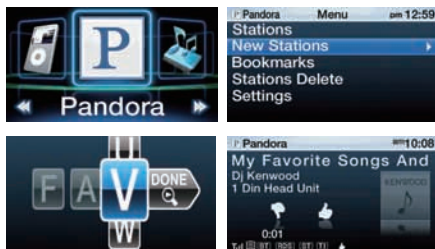

Advanced Media and Receivers

Playing all your favorite tunes and opening new horizons

KIV-BT901 **Bluetooth** Powered by Parrot
Digital Media Receiver with Built-in Bluetooth

KIV-701
Digital Media Receiver

- 3" Full Color TFT
- Variable Color Illumination
- 50W x 4 MOSFET
- 3 PREOUTS 4V
- USB + AUX
- 1AV-Out
- Rear View Camera-In
- Steering Remote-In
- Dual Zone AV Control

SOUND EXCELLENCE

Made for **PANDORA**
internet radio

PANDORA
internet radio

PANDORA CONNECTIVITY

If you already use Pandora applications on your smartphone, the Pandora Link allows you to play your favorite stations in the car. The 3- or 5-line selectable text display shows artist, station name and song title simultaneously. Pandora Link also provides Pause, Skip and Thumbs Up/Down.

Bluetooth Powered by Parrot

BUILT-IN BLUETOOTH ONLY ON THE KIV-BT901

With a Bluetooth enabled Kenwood model, pairing the receiver with a Bluetooth mobile phone is now easier than ever. Once paired, phonebooks can be uploaded to the receiver quickly. In addition up to six phone numbers can be preset and call histories can be stored onto the receiver for speedy access helping to create a safer driving experience.

Made for

IPOD CONNECTIVITY

iPod Album Art can be displayed on the receiver's color display, just as you would see it on an iPod screen. There are four advanced search functions: Direct, Alphabet, Skip and Related that can be used to search for songs. There is also a Log Function to call up songs and stations in the memory. For added convenience a quick turn of the control knob automatically switches to two speed search, making finding tunes easier.

Added Safety for You and Others